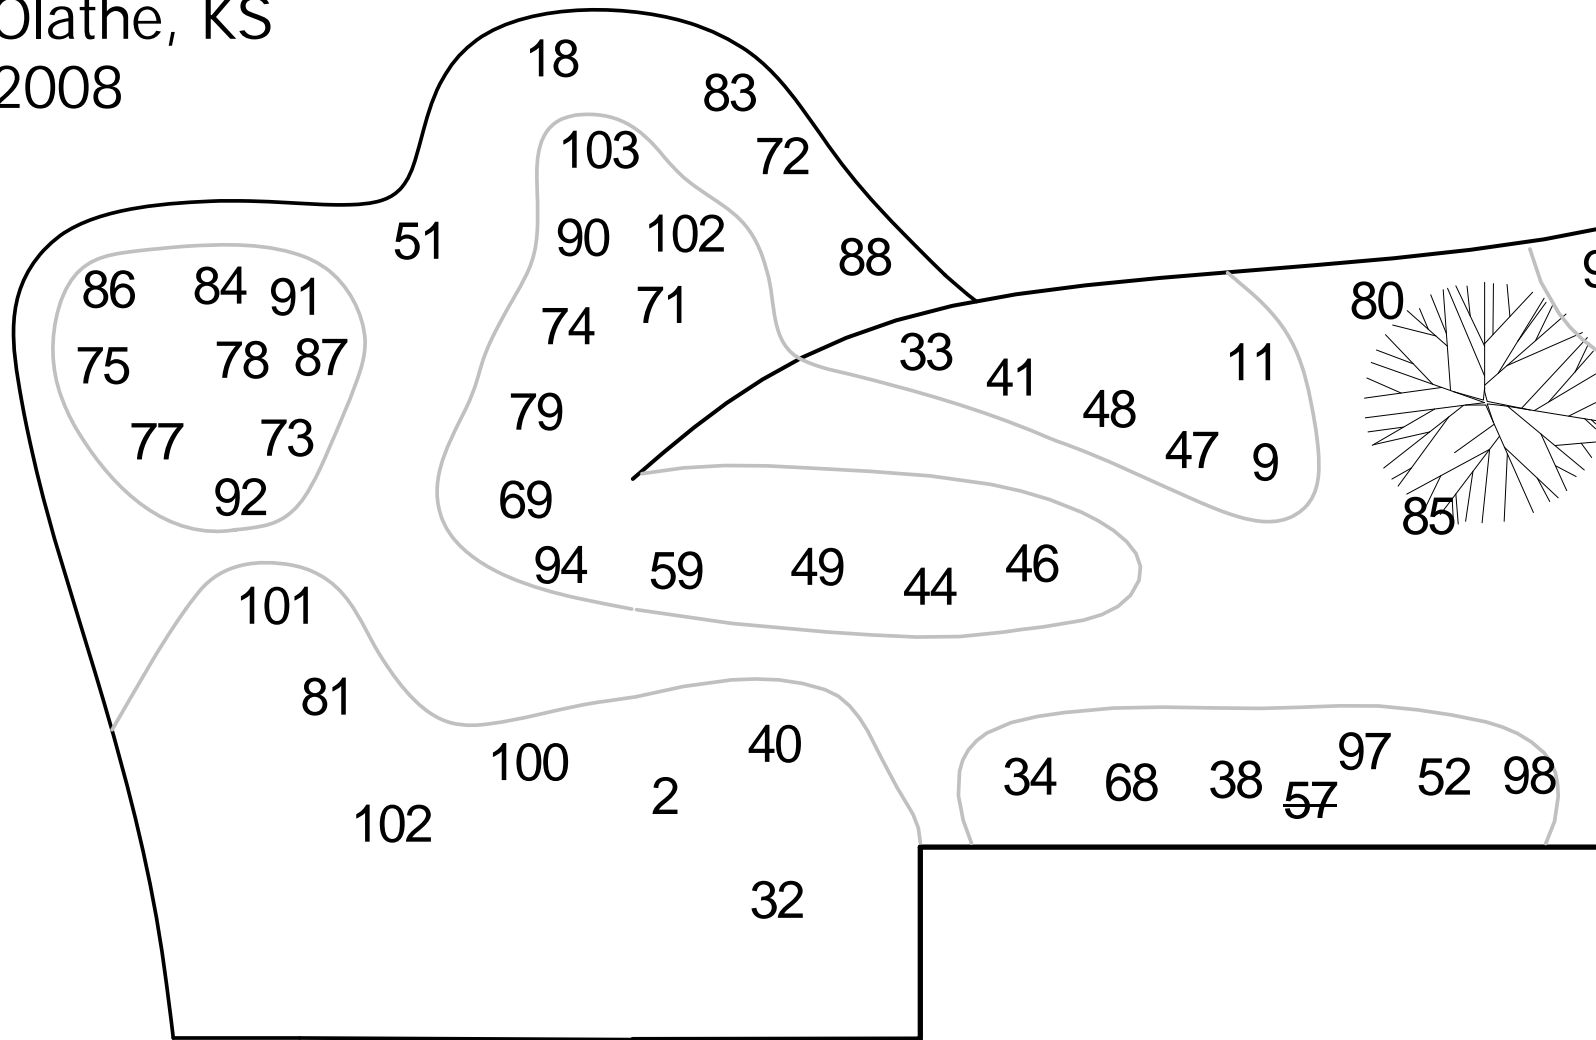

Ornamental Grass Trial  
K-State Research & Extension Center  
Olathe, KS  
2008

Parking